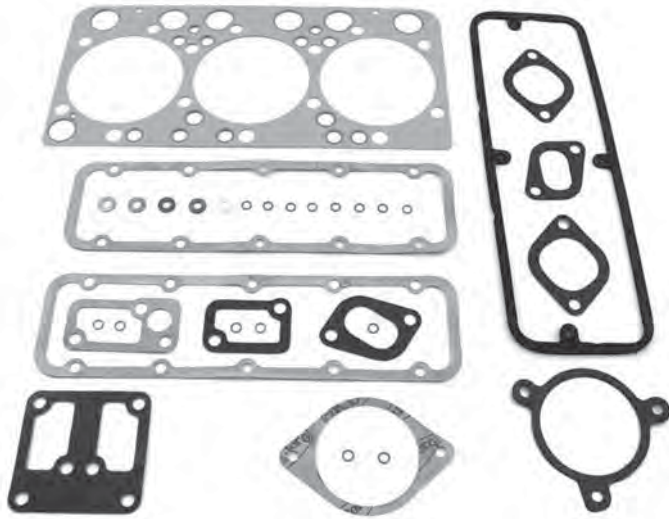

CYLINDER HEAD GASKET SET

	Code	OEM new	OEM old
● Model		551456	551513
★ Application			
● 3 TRUCK			
★	ENG 5307760 - ENG 4070104 - ENG 3075634 SSB