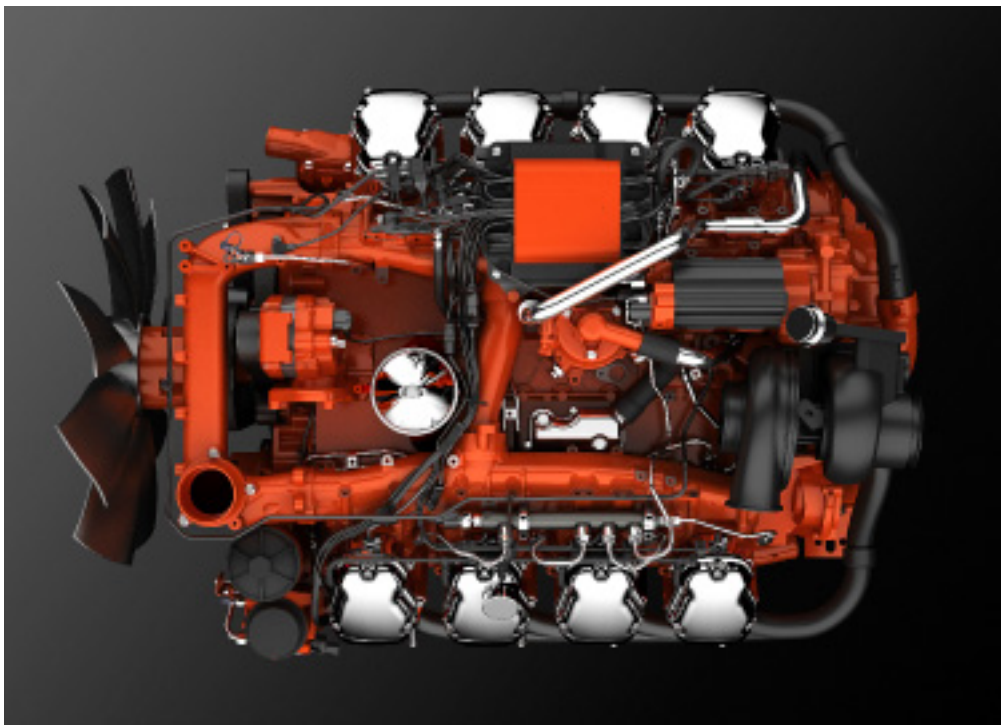

# SCANIA

<b>A</b>	ENGINE	003
<b>B</b>	CLUTCH	245
<b>C</b>	SPEED GEAR	268
<b>D</b>	PROPELLER SHAFT	323
<b>E</b>	FRONT AXLE	329
<b>F</b>	REAR AXLE	338
<b>G</b>	HUBS AND WHEELS	352
<b>H</b>	BRAKING SYSTEM	366
<b>I</b>	MIRRORS BODY PARTS AND ELECTRIC MATERIAL	422
<b>J</b>	CAB	506
<b>L</b>	SUSPENSION	560
<b>M</b>	STEERING	603
<b>N</b>	LIGHTS AND ELECTRIC UNIT	615
<b>O</b>	ACCELERATOR PEDAL	650