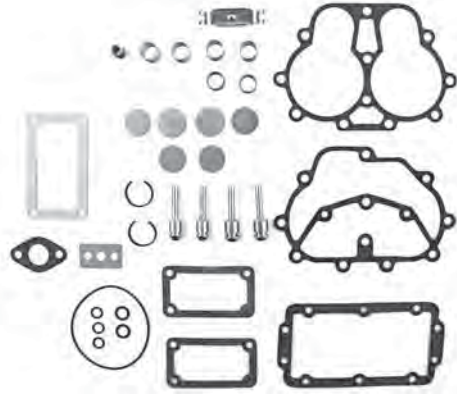

COMPRESSOR REPAIR SET

- Model
- ★ Application

Code	OEM new	OEM old
	1374083	1108223 1108227 1327886 319747 551435 551436

- 3 BUS

- 3 TRUCK

COMPRESSOR REPAIR SET