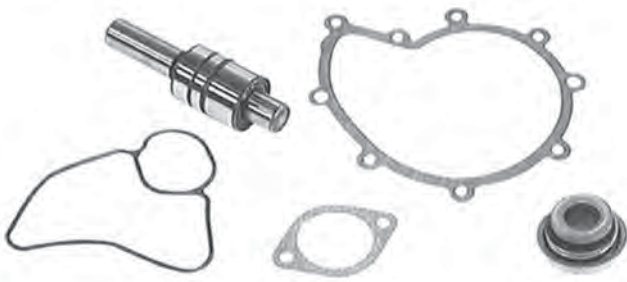

WATER PUMP REPAIR KIT		551369	
● 4 TRUCK			
★ 144