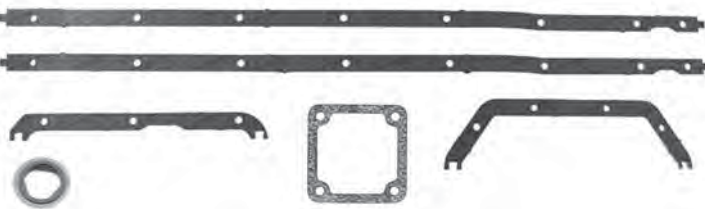

OIL SUMP GASKET KIT		551450	550231
● 3 BUS			
★			
● 4 BUS			
★ DSC9 - DS19 E01 - DC9 - OSC9 G01			
● IND. MARINE ENGINE 4			
★ D9 A/M - SG9 A280 - DSC9 A/M			
● 3 TRUCK			
★			
● 4 TRUCK			
★ DSC9 - DC9 01/02/03/04/05/06