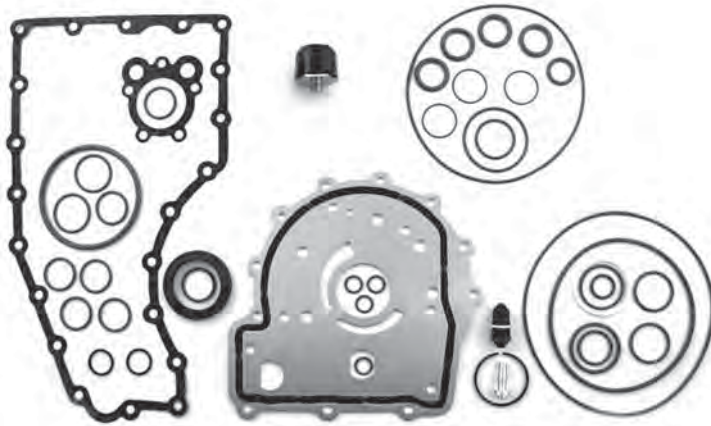

FULL RETARDER REPAIR KIT W/O FILTER

● Model
★ Application

Code

OEM new

OEM old

550567/2

● 3 BUS

★ GR/GRS/GRSH.R

● 4 BUS

★ GR801R

● 3 TRUCK

★ GR/GRS/GRSH.R

● 4 TRUCK

★ GR/GRS/GRSH.R

● P-G-R-T TRUCK

★ GR/GRS/GRSH.R

RETARDER OIL FILTER

1381235

1329876

● 3 BUS

★ GR/GRS/GRSH R - GR801R

● 4 BUS

★ GR801R

● F-K-N BUS

★ GR801R/GR900R/GRS890R/GRS900R/GRS920R/GRS0900R - GR875R - GRS/GR-SO895R - GR/GRS/GRSO905R

● 3 TRUCK

★ GR/GRS/GRSH R - GR/GRS900R

● 4 TRUCK

★ GR/GRS/GRSH R - GR/GRS/GRSH/GRSO/R

● P-G-R-T TRUCK

★ GR/GRS/GRSH R - GR801R/GR900R/GRS890R/GRS900R/GRS920R/GRS0900R - GR875R - GRS895R - GR/GRS/GRSO905R -