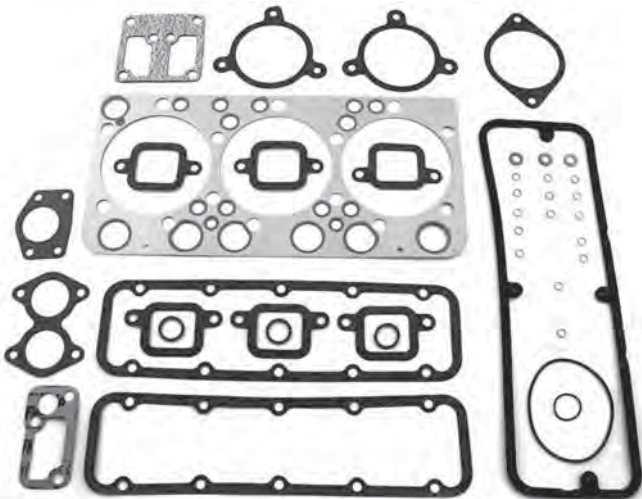

CYLINDER HEAD GASKET SET

	Code	OEM new	OEM old
● Model		551456	551513
★ Application			
● 3 TRUCK			
★	ENG 5307760 - ENG 4070104 - ENG 3075634 SSB		

CYLINDER HEAD GASKET SET

		551512	551500
● 3 BUS			
★			
● 3 TRUCK			
★	ENG 5307761 - ENG 4070105 - ENG 3075635 SSB		