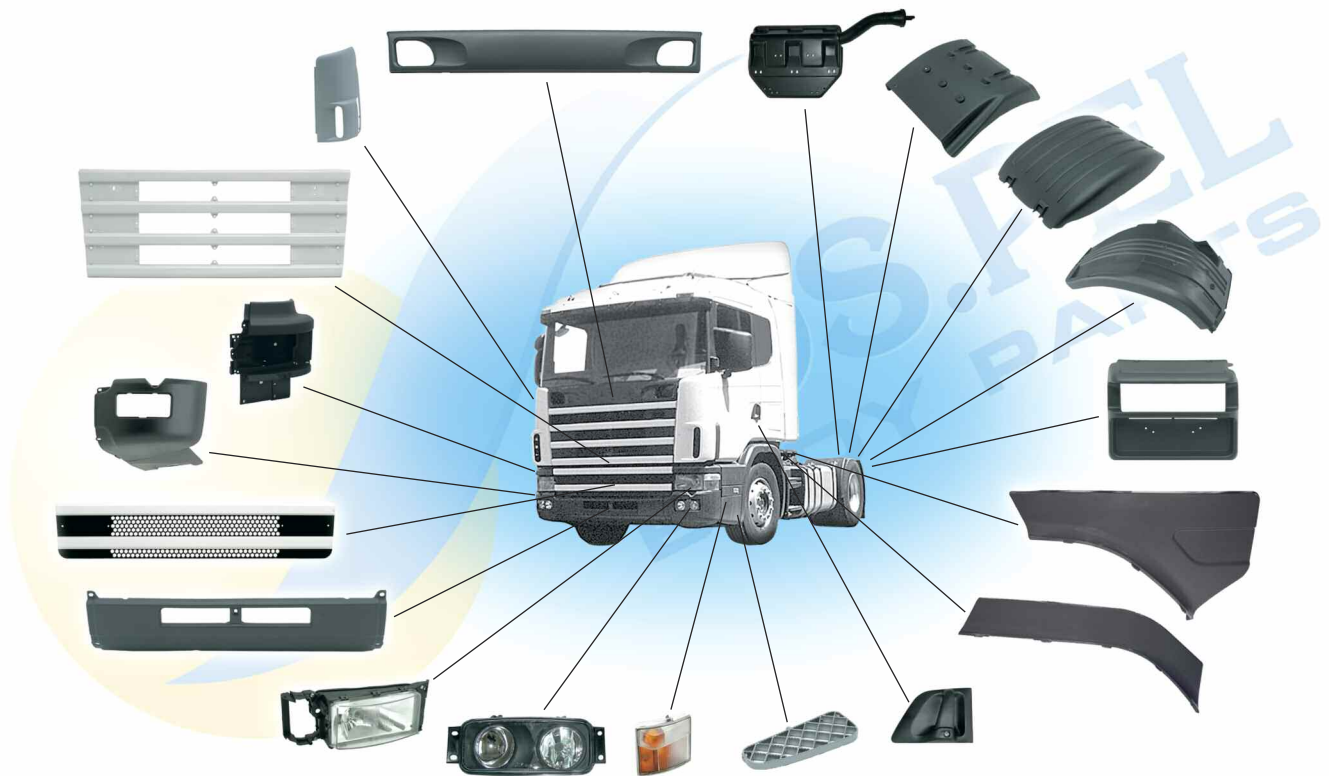

GRIGLIA SUPERIORE P.P.G.F. - BIANCO UPPER GRILLE P.P.G.F. - WHITE SIMILAR ref. 1397570
	GRIGLIA SUPERIORE METALLO UPPER GRILLE STEEL SIMILAR ref. 1401929
	GRIGLIA INFERIORE METALLO LOWER GRILLE STEEL SIMILAR ref. 1366384
	GRIGLIA CENTRALE RADIATOR METALLO CENTRE GRILLE RADIATOR STEEL SIMILAR ref. 1366832/1366243