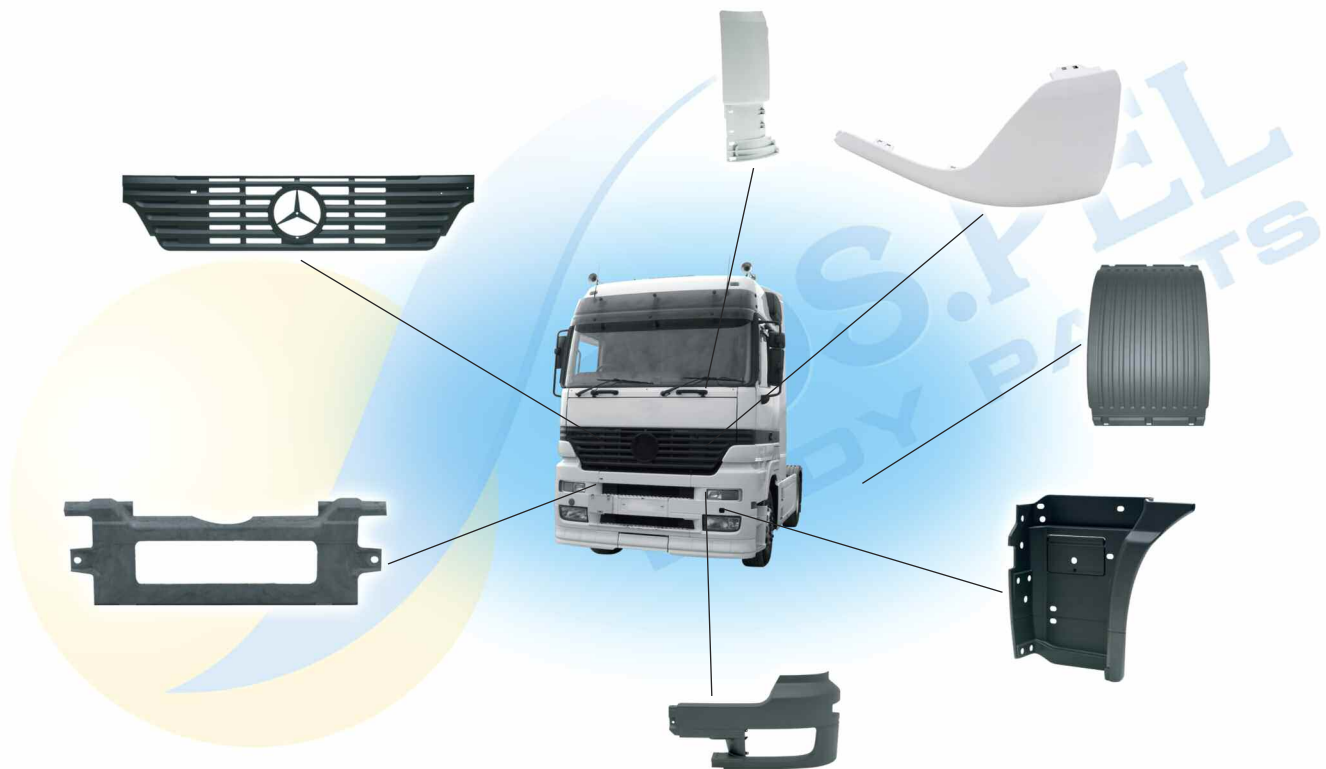

GRIGLIA ANTERIORE P.P. - NERO FRONT GRILLE P.P. - BLACK SIMILAR ref. 9417511218
	FRONTALE SUPERIORE S.M.C. - GRIGIO UPPER FRONT PANEL S.M.C. - GREY SIMILAR ref. 9417500009
	CALOTTA PARAFANGO POSTERIORE P.P.T. - GRIGIO REAR MUDGUARD P.P.T. - GREY SIMILAR ref. 9415220004 DX-SX RH-LH
	CALOTTA PARAFANGO POSTERIORE 2ª SERIE P.P.T. - GRIGIO REAR MUDGUARD - 2nd SERIES P.P.T. - GREY SIMILAR ref. 9305200007 DX-SX RH-LH