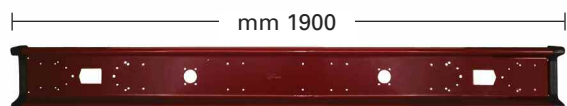

COVER FOOTSTEP

A.B.S. - BLACK

SIMILAR ref.

93932871

93932872

DX RH

SX LH

BARRA PARAINCASTRO ROSSA