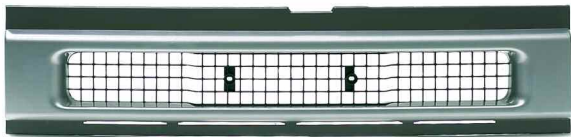

GRIGLIA FRONTALE

A.B.S. - NERO

FRONT GRILLE

A.B.S. - BLACK

SIMILAR ref.

504046218