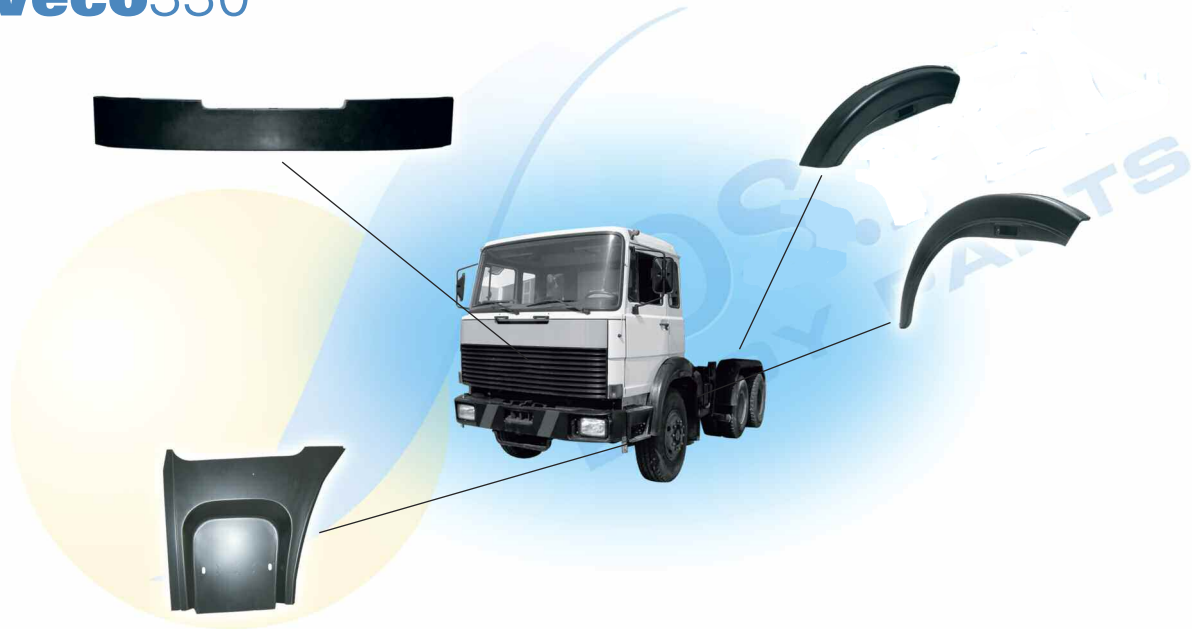

FRONTALE SUPERIORE METALLO - NERO UPPER FRONT PANEL STEEL - BLACK SIMILAR ref. 4722470
	PARAFANGO LATERALE R.I.M. - NERO MUDGUARD R.I.M. - BLACK SIMILAR ref. 42202661 SX LH 42202662 DX RH
	PUNTA PARAFANGO ANTERIORE R.I.M. - NERO FRONT MUDGUARD R.I.M. - BLACK SIMILAR ref. 42324321 SX LH 42324322 DX RH
	PARAFANGO CORTO R.I.M. - NERO FRONT MUDGUARD R.I.M. - BLACK SIMILAR ref. 42324330 SX LH 42324331 DX RH
	ATTACCO PARAFANGO METALLO MUDGUARD BRACKET STEEL SIMILAR ref. 4703771 DX RH 4703772 SX LH