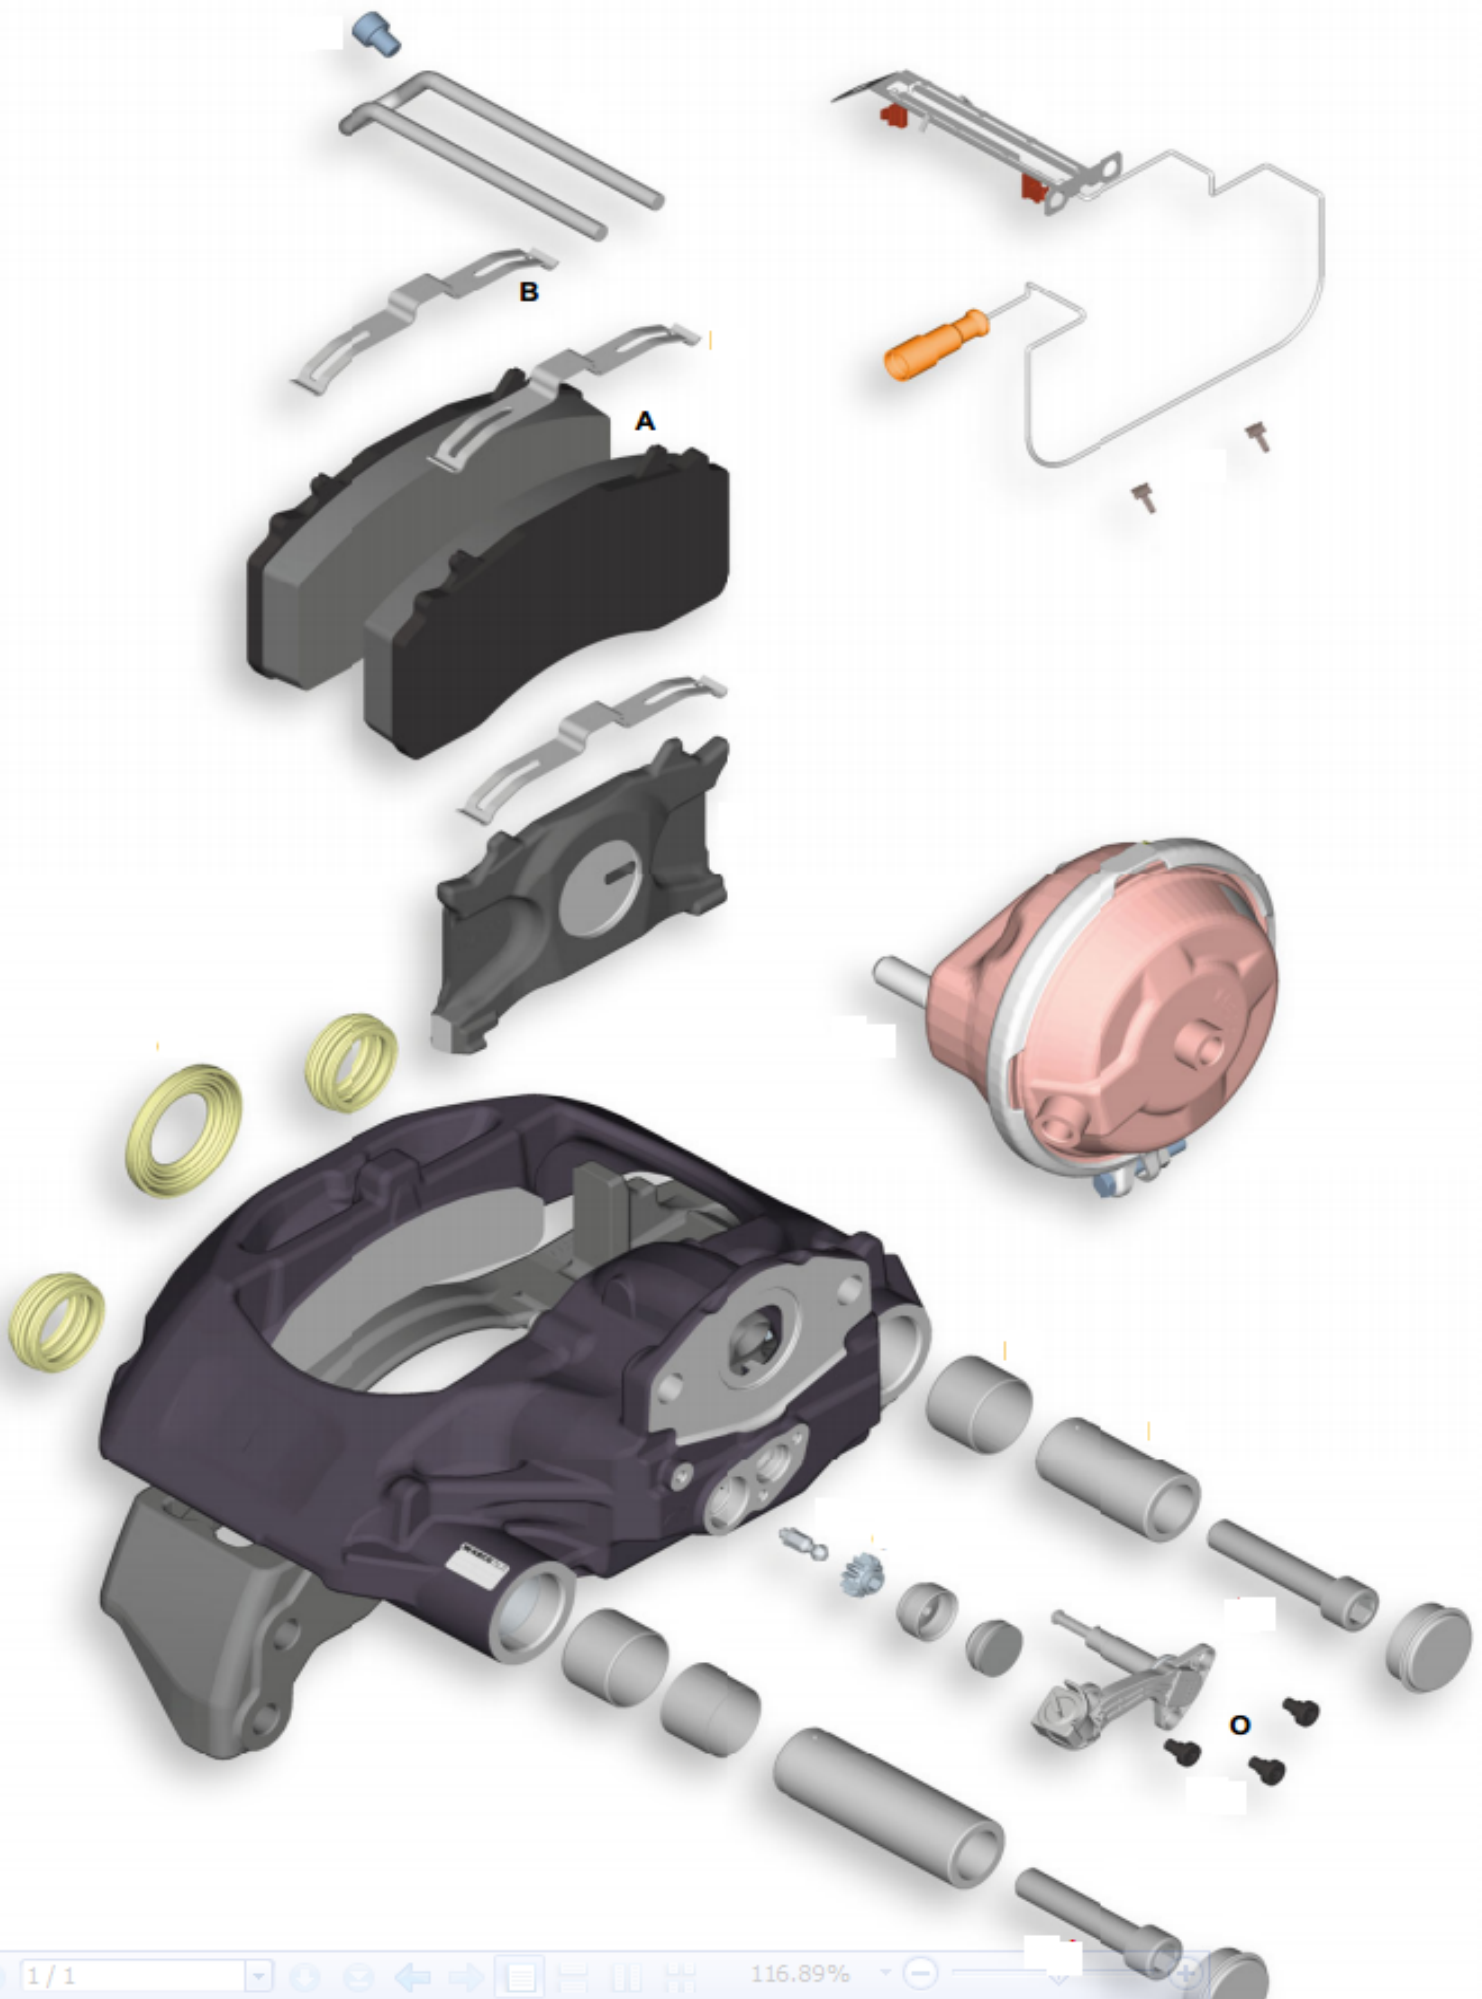

WABCO -> MAXX 22 (MAN-TGX, TGS) TYPE

WABCO -> MAXX 22 (MAN-TGX, TGS) TYPE

343140 - MAXX 22 (MAN-TGX, TGS) TYPE

Caliper Guides & Seals Repair Kit

	REF	DESCRIPTION	DIMENSION	QTY
343140	01	GUIDE PIN (SHORT)	38 x 76 mm	1
	02	GUIDE PIN (LONG)	38 x 118 mm	1
	03	BOLT (SHORT)	M16x1,5 x 80 mm	1
	04	BOLT (LONG)	M16x1,5 x 120 mm	1
	05	BRON E BUSCH	42,3 x 38 x 30 mm	3
	06	ADJUSTER SCREW GAITER		1
	07	GUIDE PIN GAITER		2
	08	STEEL COVER (SHORT)		2
	09	PLUG		1
	10	RING		2

343136 - MAXX 22 (MAN-TGX, TGS) TYPE

Caliper Seal Repair Kit

343137 - MAXX 22 (MAN-TGX, TGS) TYPE

Caliper Plug Repair Kit

343138 - MAXX 22 (MAN-TGX, TGS) TYPE

Caliper Cover

343141 - MAXX 22 (MAN-TGX, TGS) TYPE

Caliper Adjusting Mechanism Assembly

343131 - MAXX 22 (MAN-TGX, TGS) TYPE

Caliper Lever&Pin

343135 - MAXX 22 (MAN-TGX, TGS) TYPE

Caliper Half Bearing Repair Kit