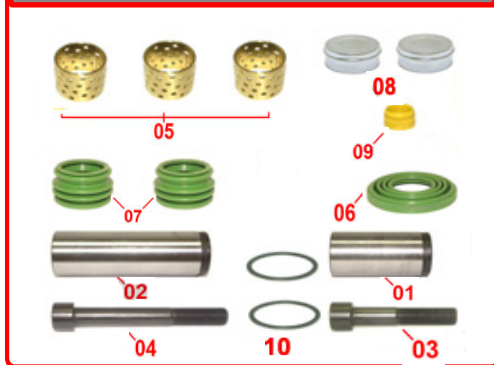

WABCO -> MAXX 22 (MAN-TGX, TGS) TYPE

WABCO -> MAXX 22 (MAN-TGX, TGS) TYPE

343140 - MAXX 22 (MAN-TGX, TGS) TYPE

Caliper Guides & Seals Repair Kit

	REF	DESCRIPTION	DIMENSION	QTY
343140	01	GUIDE PIN (SHORT)	38 x 76 mm	1
	02	GUIDE PIN (LONG)	38 x 118 mm	1
	03	BOLT (SHORT)	M16x1,5 x 80 mm	1
	04	BOLT (LONG)	M16x1,5 x 120 mm	1
	05	BRON E BUSCH	42,3 x 38 x 30 mm	3
	06	ADJUSTER SCREW GAITER		1
	07	GUIDE PIN GAITER		2
	08	STEEL COVER (SHORT)		2
	09	PLUG		1
	10	RING		2

343136 - MAXX 22 (MAN-TGX, TGS) TYPE

Caliper Seal Repair Kit

343137 - MAXX 22 (MAN-TGX, TGS) TYPE

Caliper Plug Repair Kit

343138 - MAXX 22 (MAN-TGX, TGS) TYPE

Caliper Cover

343141 - MAXX 22 (MAN-TGX, TGS) TYPE

Caliper Adjusting Mechanism Assembly

343131 - MAXX 22 (MAN-TGX, TGS) TYPE

Caliper Lever&Pin

343135 - MAXX 22 (MAN-TGX, TGS) TYPE

Caliper Half Bearing Repair Kit