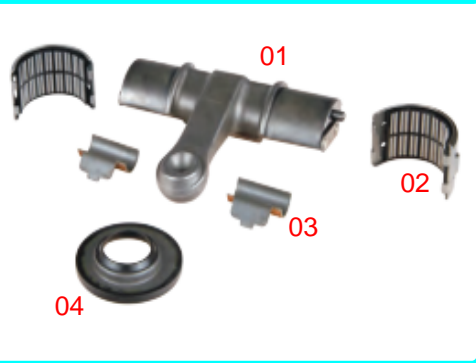

2125 - DUCO

SJ4105

Caliper Cover Plate Seal Repair Kit

	REF	DESCRIPTION	DIMENSION	QTY
2125	01	2625	GASKET	1
	02	2627	ADJUSTER SEAL	1
	03	2628	ACTUATOR SEAL	1
	04	2163	ADJUSTER DUST COVER	1

2126 - DUCO

MCK1041

Caliper Cover Plate Seal Repair Kit

	REF	DESCRIPTION	DIMENSION	QTY
2126	01	2626	GASKET	1
	02	2627	ADJUSTER SEAL	1
	03	2628	ACTUATOR SEAL	1
	04	2163	ADJUSTER DUST COVER	1

Meritor Repair Kits - DUCO Series

SJ4097, MCK1399, 85109976, 3092259, 21109754

2120 - DUCO SJ4097
Caliper Lever Repair Kit (Axial - Right)

	REF	DESCRIPTION	DIMENSION	QTY
2120	01	2691	CALIPER LEVER (RIGHT)	1
	02	2071	ROLLER BEARING SET	1
	03	2633	HALF BEARING	2
	04	2628	ACTUATOR SEAL	1

SJ4096, MCK1398, 85109975, 3092258

2121 - DUCO SJ4096
Caliper Lever Repair Kit (Axial - Left)

	REF	DESCRIPTION	DIMENSION	QTY
2121	01	2692	CALIPER LEVER (LEFT)	1
	02	2071	ROLLER BEARING SET	1
	03	2633	HALF BEARING	2
	04	2628	ACTUATOR SEAL	1