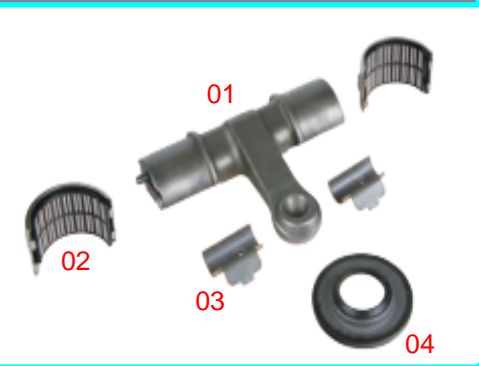

Caliper Cover Plate Seal Repair Kit

	REF	DESCRIPTION	DIMENSION	QTY
2126	01	2626	GASKET	1
	02	2627	ADJUSTER SEAL	1
	03	2628	ACTUATOR SEAL	1
	04	2163	ADJUSTER DUST COVER	1

Meritor Repair Kits - DUCO Series

SJ4097, MCK1399, 85109976, 3092259, 21109754

2120 - DUCO SJ4097
Caliper Lever Repair Kit (Axial - Right)

	REF	DESCRIPTION	DIMENSION	QTY
2120	01	2691	CALIPER LEVER (RIGHT)	1
	02	2071	ROLLER BEARING SET	1
	03	2633	HALF BEARING	2
	04	2628	ACTUATOR SEAL	1

SJ4096, MCK1398, 85109975, 3092258

2121 - DUCO SJ4096
Caliper Lever Repair Kit (Axial - Left)

	REF	DESCRIPTION	DIMENSION	QTY
2121	01	2692	CALIPER LEVER (LEFT)	1
	02	2071	ROLLER BEARING SET	1
	03	2633	HALF BEARING	2
	04	2628	ACTUATOR SEAL	1