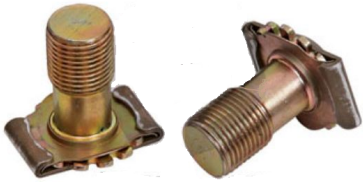

IVECO BRAKE

42480059
Brake Adjusting Screw Set

93161622
Brake Adjusting Repair Kit

93161256
Brake Adjusting Repair Kit

42488737
DUST COVER

42488736
DUST COVER

42531676
ADJUSTING SCREW

42531677
DUST COVER

93161257
DUST COVER

93161623
BRAKE HOLDER SET

IVECO BRAKE

93161621
Brake Wedge

93161768
Brake Wedge

7980407
Brake Wedge

7980407-K
Brake Wedge

93161627
Brake Adjusting Return Spring

93161260
Brake Adjusting Return Spring

42491950
Brake Adjusting Repair Kit

7980408
Brake Adjusting Gasket / Seal

42491974
Brake Adjusting Holder Set