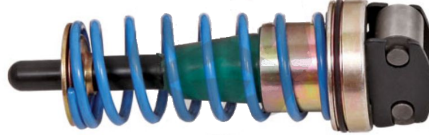

IVECO BRAKE

42480059
Brake Adjusting Screw Set

93161622
Brake Adjusting Repair Kit

93161256
Brake Adjusting Repair Kit

42488737
DUST COVER

42488736
DUST COVER

42531676
ADJUSTING SCREW

42531677
DUST COVER

93161257
DUST COVER

93161623
BRAKE HOLDER SET

IVECO BRAKE

93161621
Brake Wedge

93161768
Brake Wedge

7980407
Brake Wedge

7980407-K
Brake Wedge

93161627
Brake Adjusting Return Spring

93161260
Brake Adjusting Return Spring

42491950
Brake Adjusting Repair Kit

7980408
Brake Adjusting Gasket / Seal

42491974
Brake Adjusting Holder Set