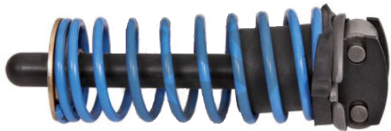

IVECO BRAKE

42480059
Brake Adjusting Screw Set

93161622
Brake Adjusting Repair Kit

93161256
Brake Adjusting Repair Kit

42488737
DUST COVER

42488736
DUST COVER

42531676
ADJUSTING SCREW

42531677
DUST COVER

93161257
DUST COVER

93161623
BRAKE HOLDER SET

IVECO BRAKE

93161621
Brake Wedge

93161768
Brake Wedge

7980407
Brake Wedge

7980407-K
Brake Wedge

93161627
Brake Adjusting Return Spring

93161260
Brake Adjusting Return Spring

42491950
Brake Adjusting Repair Kit

7980408
Brake Adjusting Gasket / Seal

42491974
Brake Adjusting Holder Set