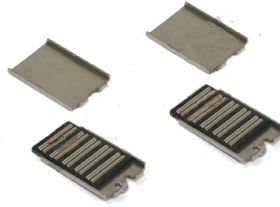

345006 - TSB3709/4309/4312
Caliper Flat Bearings