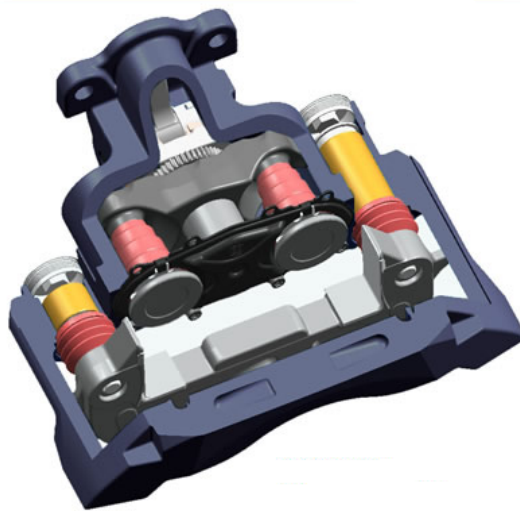

345022 - TSB3709/4309/4312
Caliper Lever

345016 - TSB3709/4309/4312
Caliper Bearing House

345008 - TSB3709/4309/4312
Caliper Calibration Bolt

345009 - TSB3709/4309/4312
Caliper Mechanism Bearing House