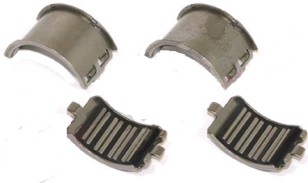

345003 - TSB3709/4309/4312  
Caliper Guides & Seals Repair Kit

	REF	DESCRIPTION	DIMENSION	QTY
5003	01	GUIDE PIN (LONG)	37 x 123 mm	
	02	GUIDE PIN (SHORT)	36 x 70 mm	
	03	BOLT (LONG)	M16x1.5x100mm	
	04	BOLT (SHORT)	M16x1.5x70mm	
	05	INNER BOOT		
	06	WASHER(PLASTIC)		
	07	BRONZE BUSH	41x37x73 mm	
	08	BRONZE BUSH	41x37x30 mm	
	09	O-RING		
	10	PLASTIC CAP		
	11	PLUG		
	12	PIN CIRCLIP		

345007 - TSB3709/4309/4312  
Caliper Tappet & Boot Repair Kit

		REF	DESCRIPTION	DIMENSION	QTY
5007	01	5519	TAPPET		
	02	5513	TAPPET BOOT		
	03	5514	LOCKER		
	04	5515	CLAMP		

345010 - TSB3709/4309/4312  
Caliper Cover Mechanism

345011 - TSB3709/4309/4312  
Caliper Mechanism Seal Set

345012 - TSB3709/4309/4312  
Caliper Shaft Roller Bearing Kit

# BPW SERIES

345005 - TSB3709/4309/4312  
Caliper Roller Bearing

345006 - TSB3709/4309/4312  
Caliper Flat Bearings

345013 - TSB3709/4309/4312  
Caliper Flat Bearings

345008 - TSB3709/4309/4312  
Caliper Calibration Bolt