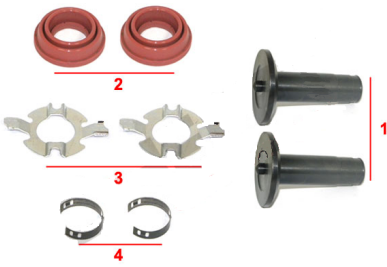

0980107610

345002 - TSB3709/4309/4312  
Caliper Guides Repair Kit

	REF	DESCRIPTION	DIMENSION	QTY
5002	01	GUIDE PIN (LONG)	37 x 123 mm	
	02	GUIDE PIN (SHORT)	36 x 70 mm	
	03	BOLT (LONG)	M16x1.5x100mm	
	04	BOLT (SHORT)	M16x1.5x70mm	
	05	BRONZE BUSH	41x37x73 mm	
	06	BRONZE BUSH	41x37x30 mm	
	07	O-RING		
	08	PLASTIC CAP		
	09	PIN CIRCLIP		

345003 - TSB3709/4309/4312  
Caliper Guides & Seals Repair Kit

	REF	DESCRIPTION	DIMENSION	QTY
5003	01	GUIDE PIN (LONG)	37 x 123 mm	
	02	GUIDE PIN (SHORT)	36 x 70 mm	
	03	BOLT (LONG)	M16x1.5x100mm	
	04	BOLT (SHORT)	M16x1.5x70mm	
	05	INNER BOOT		
	06	WASHER(PLASTIC)		
	07	BRONZE BUSH	41x37x73 mm	
	08	BRONZE BUSH	41x37x30 mm	
	09	O-RING		
	10	PLASTIC CAP		
	11	PLUG		
	12	PIN CIRCLIP		

# BPW SERIES

0980107630

345004 - TSB3709/4309/4312  
Caliper Tappet & Boot Repair Kit

		REF	DESCRIPTION	DIMENSION	QTY
5004	01	5512	TAPPET		
	02	5513	TAPPET BOOT		
	03	5514	LOCKER		
	04	5515	CLAMP		

0980107631

345007 - TSB3709/4309/4312  
Caliper Tappet & Boot Repair Kit

		REF	DESCRIPTION	DIMENSION	QTY
5007	01	5519	TAPPET		
	02	5513	TAPPET BOOT		
	03	5514	LOCKER		
	04	5515	CLAMP		

345010 - TSB3709/4309/4312  
Caliper Cover Mechanism