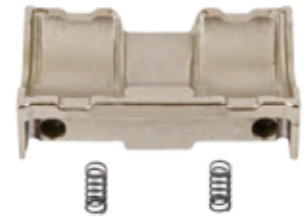

345009 - TSB3709/4309/4312  
Caliper Mechanism Bearing House

345018 - TSB3709/4309/4312  
Caliper Manual Adjuster Repair Kit

# BPW SERIES

345017 - TSB3709/4309/4312  
Caliper Mechanism House

345022 - TSB3709/4309/4312  
Caliper Lever

345016 - TSB3709/4309/4312  
Caliper Bearing House

345015 - TSB3709/4309/4312  
Caliper Plug Set