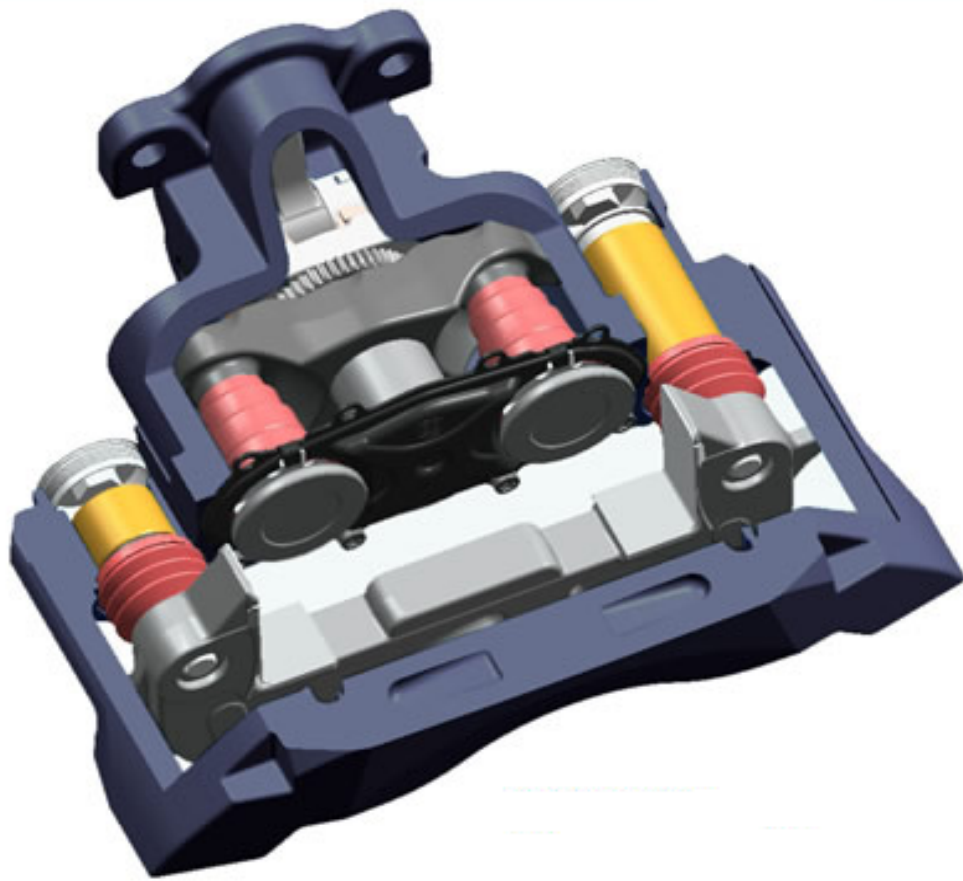

# BPW SERIES

0980107620

345001 - TSB3709/4309/4312  
Caliper Seals Repair Kit

	REF	DESCRIPTION	DIMENSION	QTY
5001	01	INNER BOOT		
	02	WASHER(PLASTIC)		
	03	BRONZE BUSH	41x37x73 mm	
	04	BRONZE BUSH	41x37x30 mm	
	05	O-RING		
	06	PLUG		
	07	PLASTIC CAP		

0980107610

345002 - TSB3709/4309/4312  
Caliper Guides Repair Kit

	REF	DESCRIPTION	DIMENSION	QTY
5002	01	GUIDE PIN (LONG)	37 x 123 mm	
	02	GUIDE PIN (SHORT)	36 x 70 mm	
	03	BOLT (LONG)	M16x1.5x100mm	
	04	BOLT (SHORT)	M16x1.5x70mm	
	05	BRONZE BUSH	41x37x73 mm	
	06	BRONZE BUSH	41x37x30 mm	
	07	O-RING		
	08	PLASTIC CAP		
	09	PIN CIRCLIP		

345003 - TSB3709/4309/4312  
Caliper Guides & Seals Repair Kit

	REF	DESCRIPTION	DIMENSION	QTY
5003	01	GUIDE PIN (LONG)	37 x 123 mm	
	02	GUIDE PIN (SHORT)	36 x 70 mm	
	03	BOLT (LONG)	M16x1.5x100mm	
	04	BOLT (SHORT)	M16x1.5x70mm	
	05	INNER BOOT		
	06	WASHER(PLASTIC)		
	07	BRONZE BUSH	41x37x73 mm	
	08	BRONZE BUSH	41x37x30 mm	
	09	O-RING		
	10	PLASTIC CAP		
	11	PLUG		
	12	PIN CIRCLIP		