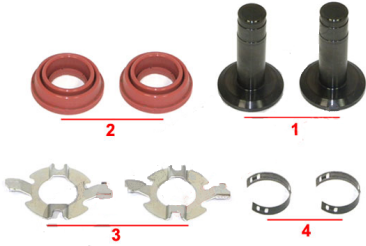

0980107610

345002 - TSB3709/4309/4312  
Caliper Guides Repair Kit

	REF	DESCRIPTION	DIMENSION	QTY
5002	01	GUIDE PIN (LONG)	37 x 123 mm	
	02	GUIDE PIN (SHORT)	36 x 70 mm	
	03	BOLT (LONG)	M16x1.5x100mm	
	04	BOLT (SHORT)	M16x1.5x70mm	
	05	BRONZE BUSH	41x37x73 mm	
	06	BRONZE BUSH	41x37x30 mm	
	07	O-RING		
	08	PLASTIC CAP		
	09	PIN CIRCLIP		

345003 - TSB3709/4309/4312  
Caliper Guides & Seals Repair Kit

	REF	DESCRIPTION	DIMENSION	QTY
5003	01	GUIDE PIN (LONG)	37 x 123 mm	
	02	GUIDE PIN (SHORT)	36 x 70 mm	
	03	BOLT (LONG)	M16x1.5x100mm	
	04	BOLT (SHORT)	M16x1.5x70mm	
	05	INNER BOOT		
	06	WASHER(PLASTIC)		
	07	BRONZE BUSH	41x37x73 mm	
	08	BRONZE BUSH	41x37x30 mm	
	09	O-RING		
	10	PLASTIC CAP		
	11	PLUG		
	12	PIN CIRCLIP		

# BPW SERIES

0980107630

345004 - TSB3709/4309/4312  
Caliper Tappet & Boot Repair Kit

		REF	DESCRIPTION	DIMENSION	QTY
5004	01	5512	TAPPET		
	02	5513	TAPPET BOOT		
	03	5514	LOCKER		
	04	5515	CLAMP		

0980107631

345007 - TSB3709/4309/4312  
Caliper Tappet & Boot Repair Kit

		REF	DESCRIPTION	DIMENSION	QTY
5007	01	5519	TAPPET		
	02	5513	TAPPET BOOT		
	03	5514	LOCKER		
	04	5515	CLAMP		

345010 - TSB3709/4309/4312  
Caliper Cover Mechanism