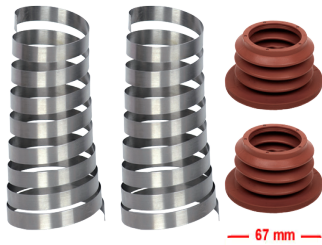

4015 - MODUL X-GEN 2 TYPE
Caliper Dust Cover & Spring Repair Kit

4005 - MODUL X-GEN 2 TYPE
Caliper Calibration Bolt (Piston Version)

4025 - MODUL X-GEN 2 TYPE
Caliper Lever

4018 - MODUL X-GEN 2 TYPE
Caliper Mechanism Clamp

4024 - MODUL X-GEN 2 TYPE
Caliper Guide & Seals Repair Kit

4028 - MODUL X-GEN 2 TYPE
Caliper Lever Pin

4030 - MODUL X-GEN 1-2 TYPE
Caliper Cover

4032 - MARK II-III (2-3) TYPE
Caliper Pad Retainer Repair Kit