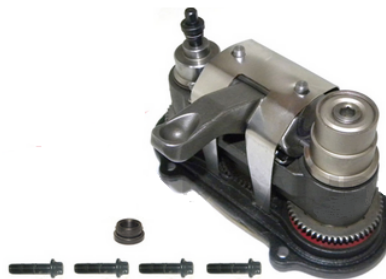

4027 - MODUL X-GEN 1 TYPE
Caliper Adjusting Mechanism

4030 - MODUL X-GEN 1 TYPE
Caliper Cover

4031 - MODUL X-GEN 1 TYPE
Caliper Bridge Assembly Repair Kit

4032 - MODUL X-GEN 1 TYPE
Caliper Pad Retainer Repair Kit

4056 - MODUL X-GEN 1 TYPE
Caliper Mechanism Clamp

4057 - MODUL X-GEN 1 TYPE
Caliper Lever Pin

4059 - MODUL X-GEN 1 TYPE
Caliper Mechanism, Piston & Cover Kit

4058 - MODUL X-GEN 1 TYPE
Caliper Adjustment Sleeve (Driven)