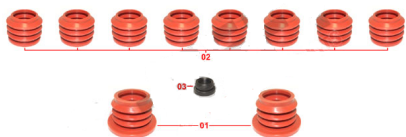

4036 - MODUL X-GEN 2 TYPE
Caliper Dust Covers and Seals Repair Kit